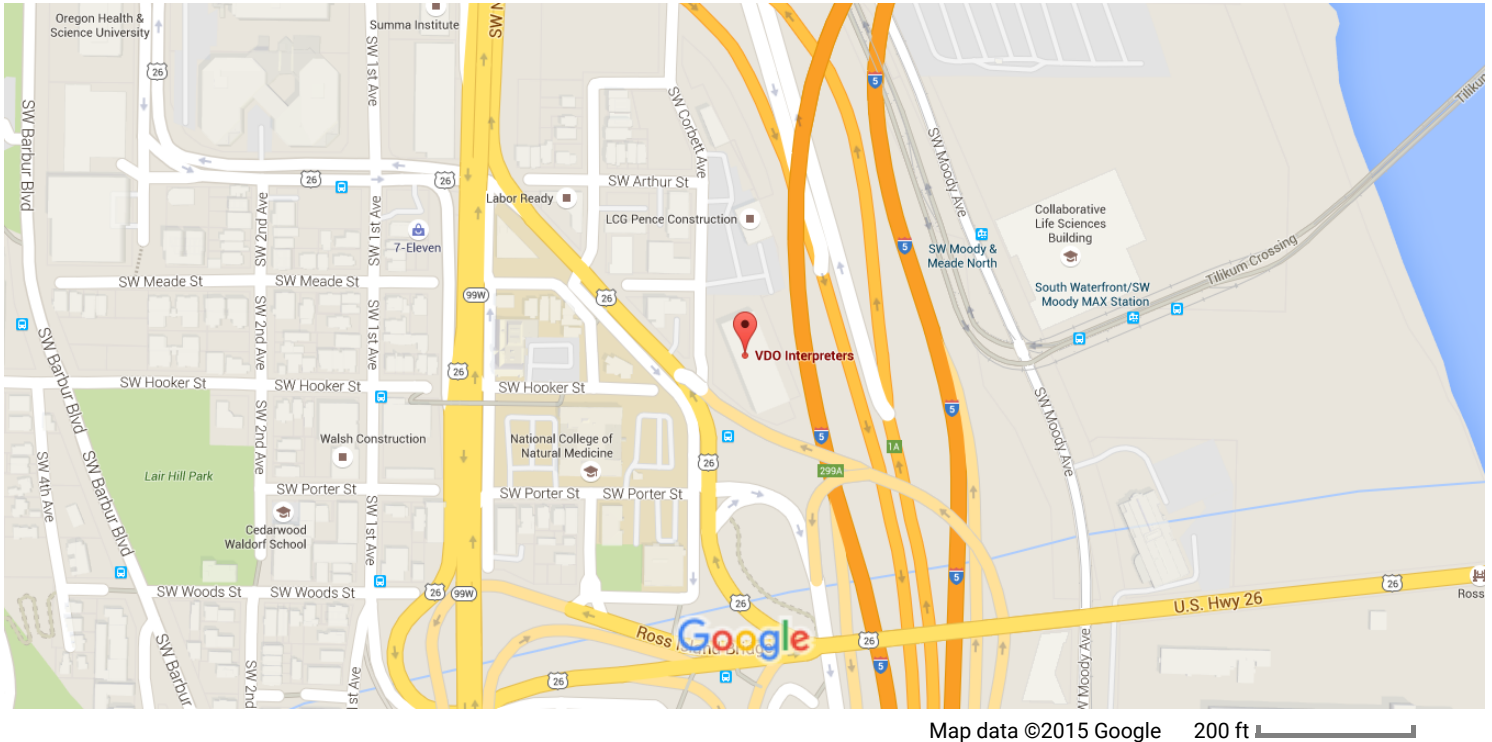

## Driving directions to OSTI Conference

### Bus

SW 1st Ave & SW Arthur St: 9, 17, 19, 43, 66

To the Accelerator: Walk East on SW Arthur under the overpass until the street turns into SW Kelly Ave. Follow SW Kelly Ave until it turns into Corbett, and the Accelerator will be on the left.

### Portland Streetcar

Get off at SW Harrison near RiverPlace, Trimet Stop 12377 and walk South on Harrison. Just before the traffic light, take a right on the sidewalk that cuts to SW Water. Walk past the International School and after four blocks, the Accelerator will be on your left.

### Aerial Tram

Get off at the Aerial Tram Lower Station at South waterfront, Trimet Stop 12845. Follow the sidewalk West, turn right at Macadam and follow the sidewalk on the right side of the road. Turn right on SW Corbett to arrive at the Accelerator.